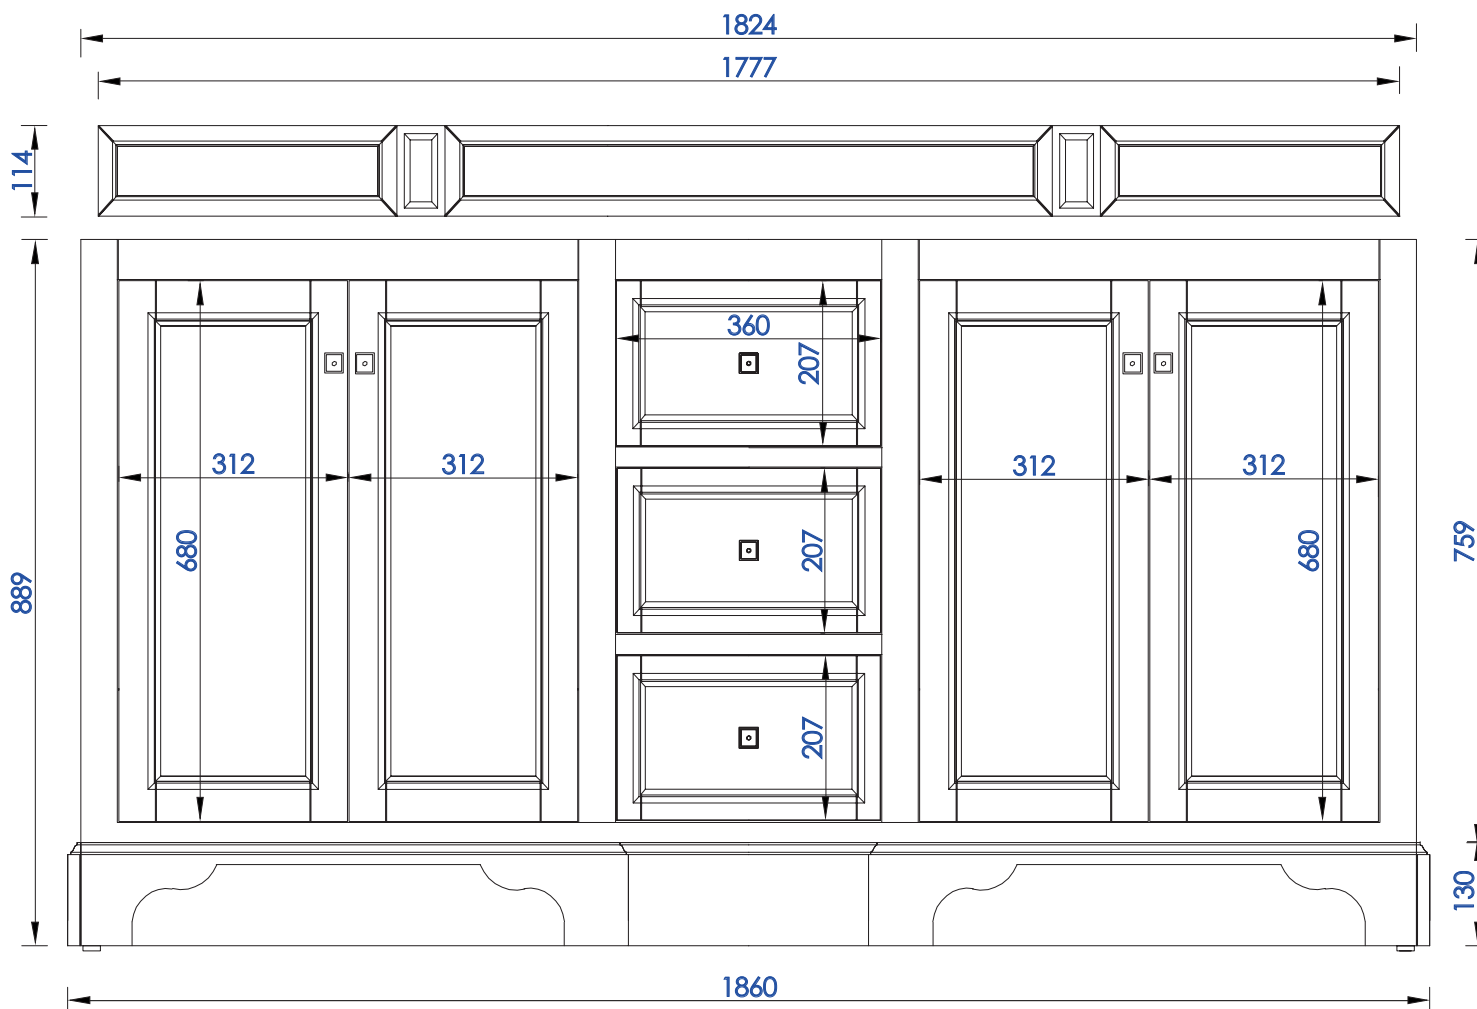

72"

Item Number:

JAMES MARTIN

De Soto 72" Double Vanity

825-V72-BNM
825-V72-BW
825-V72-SL

Diagrams with Dimensions
page 01 of 03

VANITIES

NOTE ONE: Countertops are not shown in these diagrams. (Cabinet Only)

Please consult our website for Countertop Diagrams: www.jamesmartinvanities.com

1829 mm

Item Number:

JAMES MARTIN

De Soto 1829mm Double Vanity

825-V72-BNM
825-V72-BW
825-V72-SL

Diagrams with Dimensions
page 01 of 03

VANITIES

NOTE ONE: Countertops are not shown in these diagrams. (Cabinet Only)

NOTE TWO: Wood Backsplash (Shown) is designed for the molding detail to align with sinks in James Martin's Optional Countertops. Customer's own countertops and sinks may align differently, and modification may be required.

Please consult our website for Countertop Diagrams: www.jamesmartinvanities.com

1829 mm

Item Number:

JAMES MARTIN

De Soto 1829mm Double Vanity

825-V72-BNM
825-V72-BW
825-V72-SL

Diagrams with Dimensions
page 02 of 03