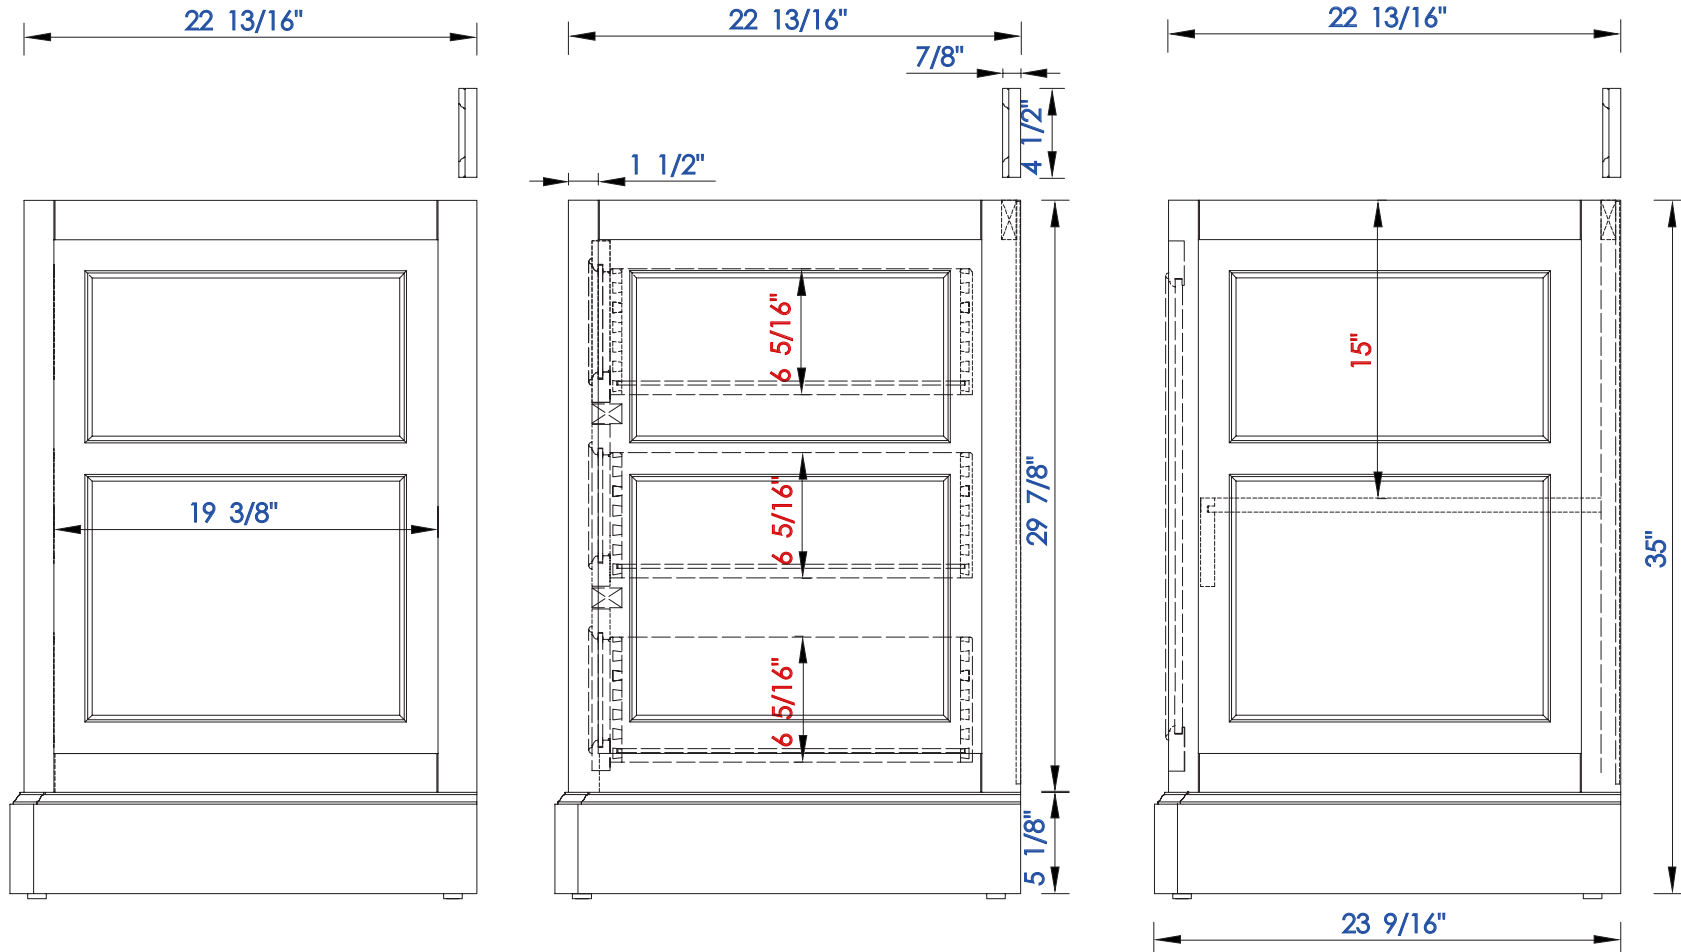

72"

Item Number:

825-V72-BNM
825-V72-BW
825-V72-SL

JAMES MARTIN

VANITIES

De Soto 72" Double Vanity

Diagrams with Dimensions
page 03 of 03

NOTE ONE: Countertops are not shown in these diagrams. (Cabinet Only)

NOTE TWO: Wood Backsplash (Shown) is designed for the molding detail to align with sinks in James Martin's Optional Countertops.

Customer's own countertops and sinks may align differently, and modification may be required.

Please consult our website for Countertop Diagrams: www.jamesmartinvanities.com