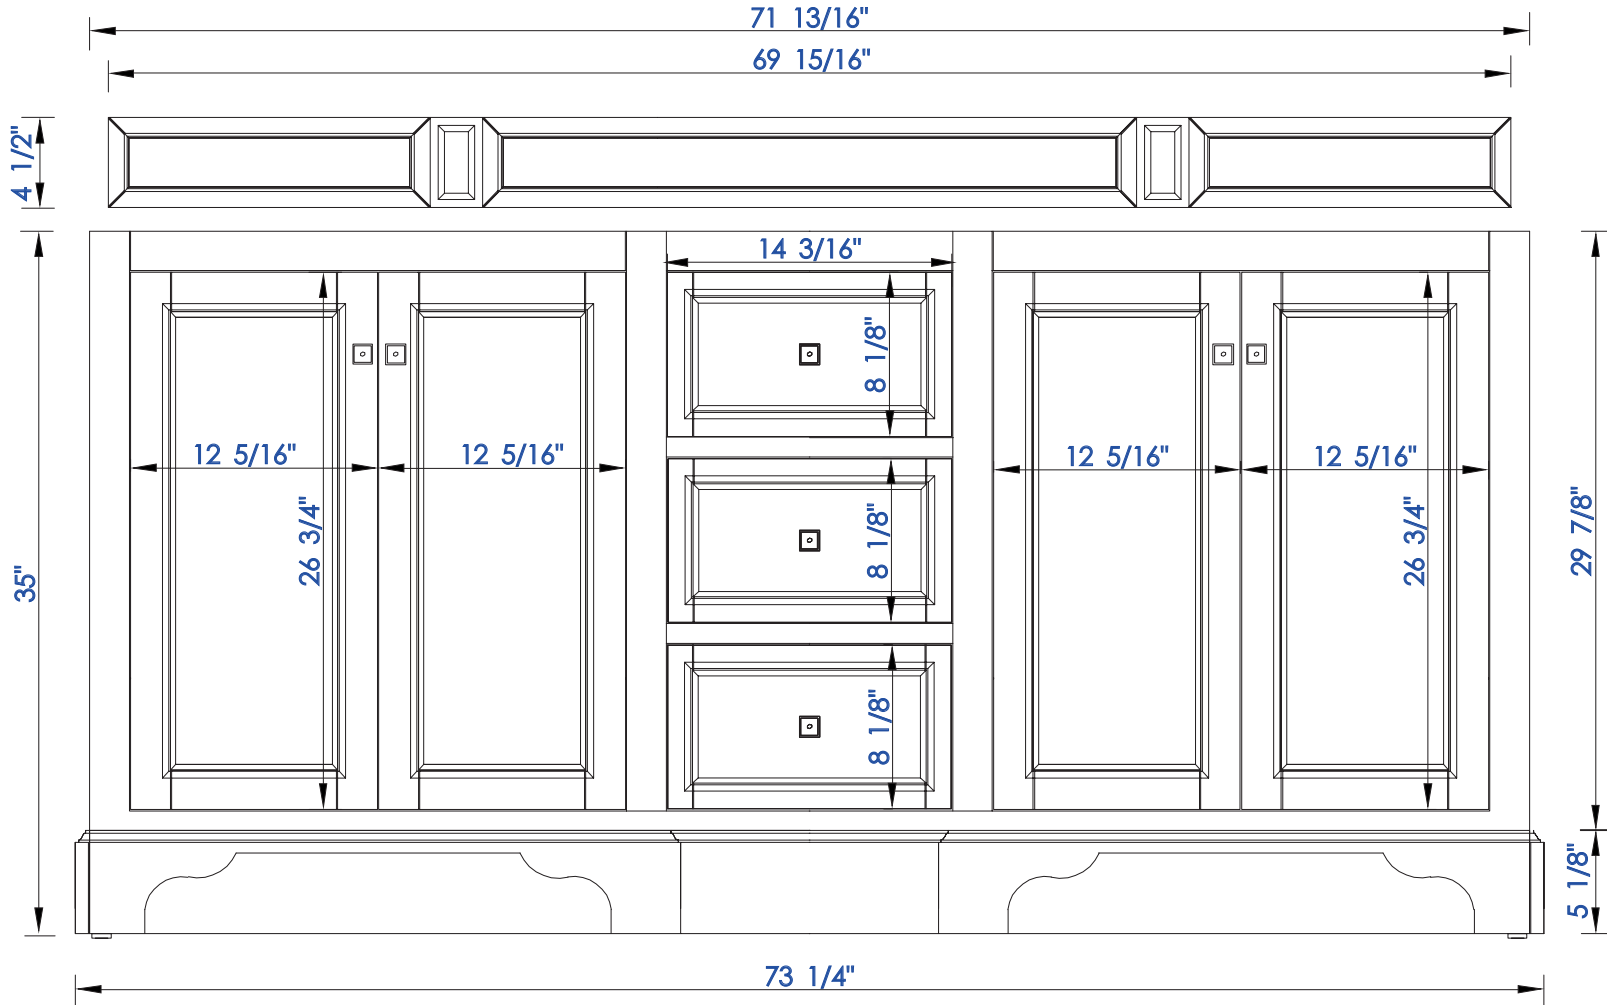

72"

Item Number:

JAMES MARTIN

De Soto 72" Double Vanity

825-V72-BNM
825-V72-BW
825-V72-SL

Diagrams with Dimensions
page 01 of 03

VANITIES

NOTE ONE: Countertops are not shown in these diagrams. (Cabinet Only)

NOTE TWO: Wood Backsplash (Shown) is designed for the molding detail to align with sinks in James Martin's Optional Countertops.

Customer's own countertops and sinks may align differently, and modification may be required.

Please consult our website for Countertop Diagrams: www.jamesmartinvanities.com

72"

Item Number:

JAMES MARTIN

De Soto 72" Double Vanity

825-V72-BNM
825-V72-BW
825-V72-SL

Diagrams with Dimensions
page 02 of 03

Please consult our website for Countertop Diagrams: www.jamesmartinvanities.com

1829 mm

Item Number:

JAMES MARTIN

De Soto 1829mm Double Vanity

825-V72-BNM
825-V72-BW
825-V72-SL

Diagrams with Dimensions
page 01 of 03