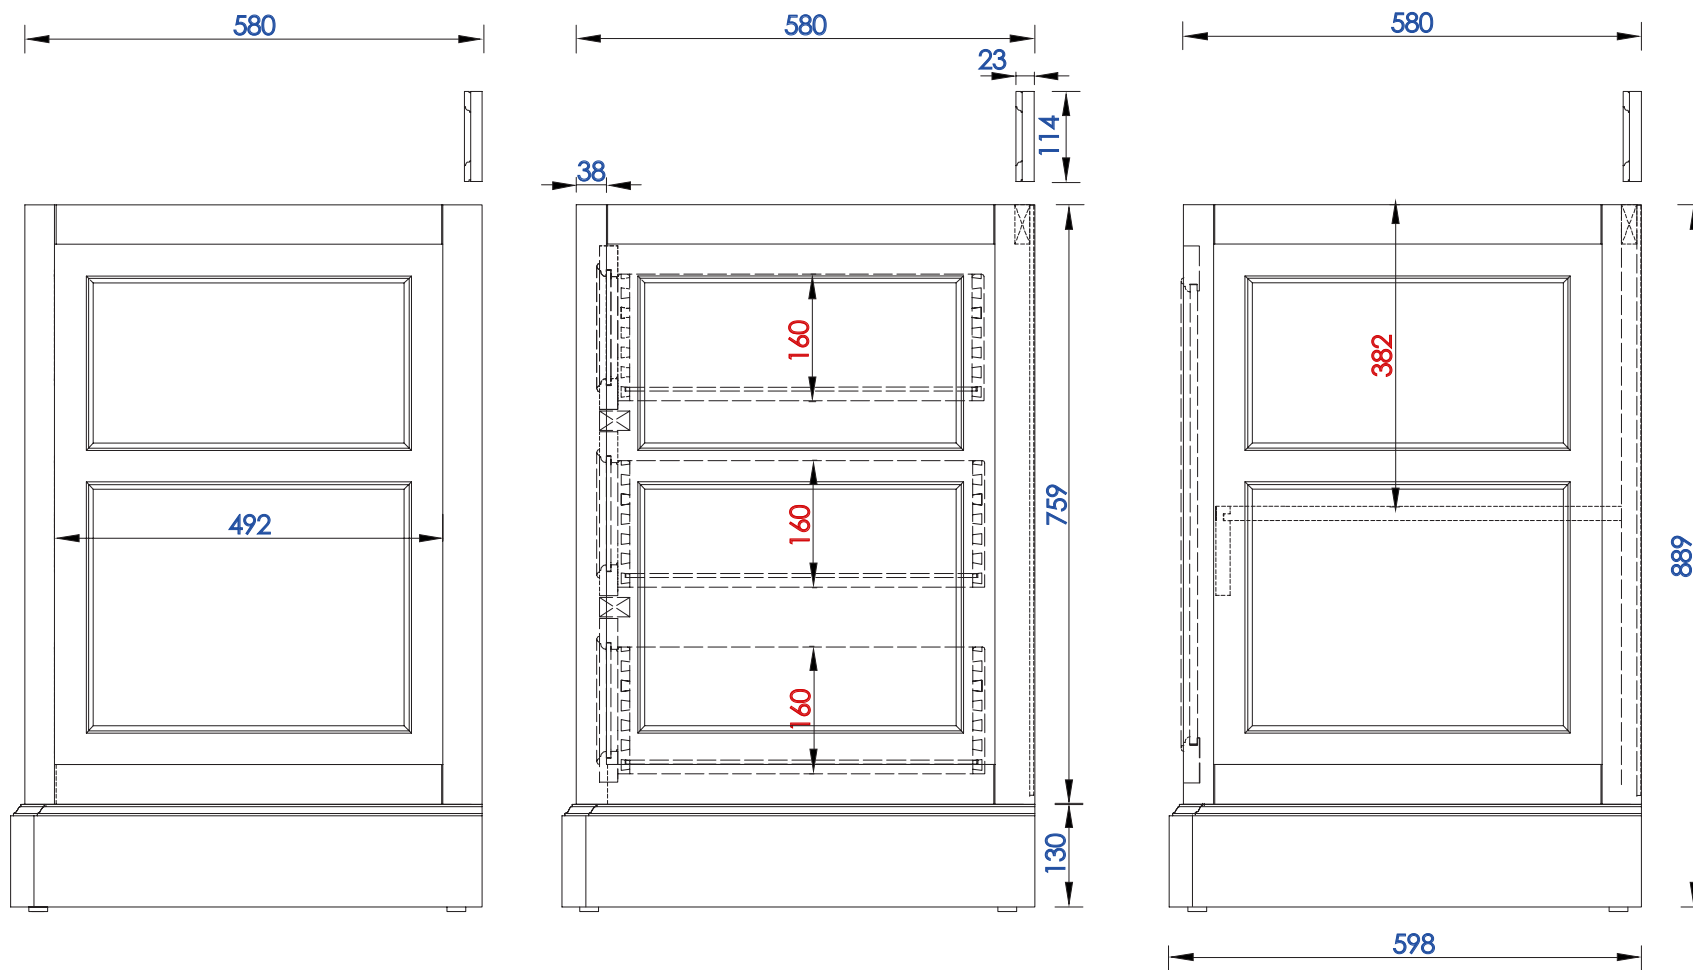

72"

Item Number:

JAMES MARTIN

De Soto 72" Double Vanity

825-V72-BNM
825-V72-BW
825-V72-SL

Diagrams with Dimensions
page 01 of 03

VANITIES

NOTE ONE: Countertops are not shown in these diagrams. (Cabinet Only)

VANITIES

NOTE ONE: Countertops are not shown in these diagrams. (Cabinet Only)

NOTE TWO: Internal Shelves(Shown) are designed to align with sinks in James Martin's Optional Countertops.

Customer's own countertops and sink may align differently, and modification may be required.

Please consult our website for Countertop Diagrams: www.jamesmartinvanities.com

1829 mm

Item Number:

825-V72-BNM
825-V72-BW
825-V72-SL

JAMES MARTIN

VANITIES

De Soto 1829mm Double Vanity

Diagrams with Dimensions
page 03 of 03

NOTE ONE: Countertops are not shown in these diagrams. (Cabinet Only)

NOTE TWO: Wood Backsplash (Shown) is designed for the molding detail to align with sinks in James Martin's Optional Countertops.

Customer's own countertops and sinks may align differently, and modification may be required.