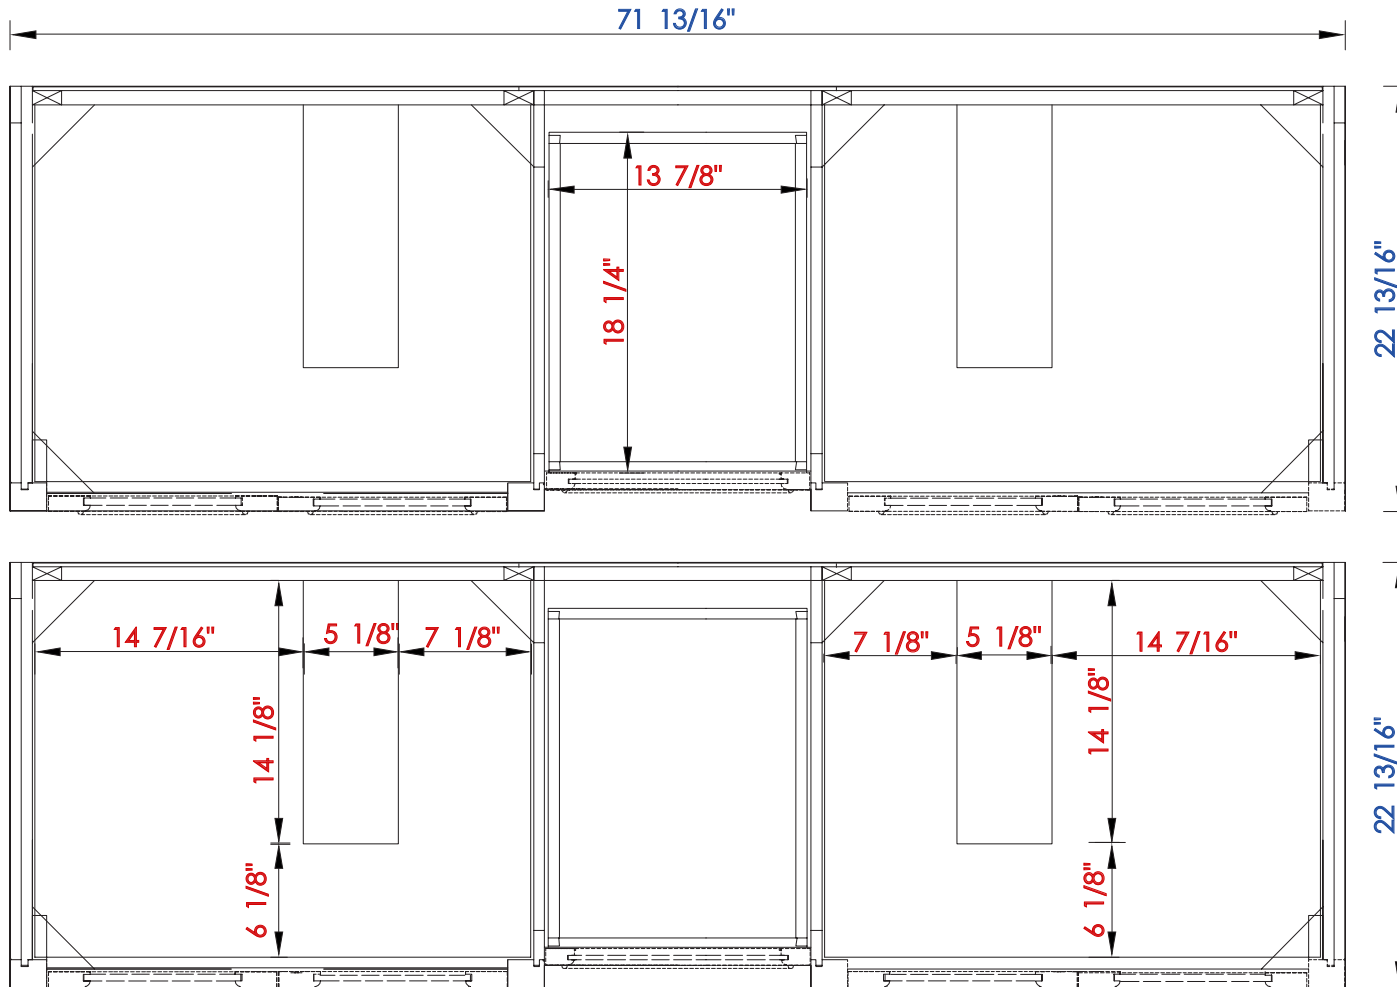

72"

Item Number:

JAMES MARTIN

De Soto 72" Double Vanity

825-V72-BNM
825-V72-BW
825-V72-SL

Diagrams with Dimensions
page 01 of 03

VANITIES

NOTE ONE: Countertops are not shown in these diagrams. (Cabinet Only)

Please consult our website for Countertop Diagrams: www.jamesmartinvanities.com

72"

Item Number:

JAMES MARTIN

De Soto 72" Double Vanity

825-V72-BNM
825-V72-BW
825-V72-SL

Diagrams with Dimensions
page 02 of 03

VANITIES

NOTE ONE: Countertops are not shown in these diagrams. (Cabinet Only)

NOTE TWO: Internal Shelves(Shown) are designed to align with sinks in James Martin's Optional Countertops.

Customer's own countertops and sink may align differently, and modification may be required.

Please consult our website for Countertop Diagrams: www.jamesmartinvanities.com

1829 mm

Item Number:

JAMES MARTIN

De Soto 1829mm Double Vanity

825-V72-BNM
825-V72-BW
825-V72-SL

Diagrams with Dimensions
page 01 of 03