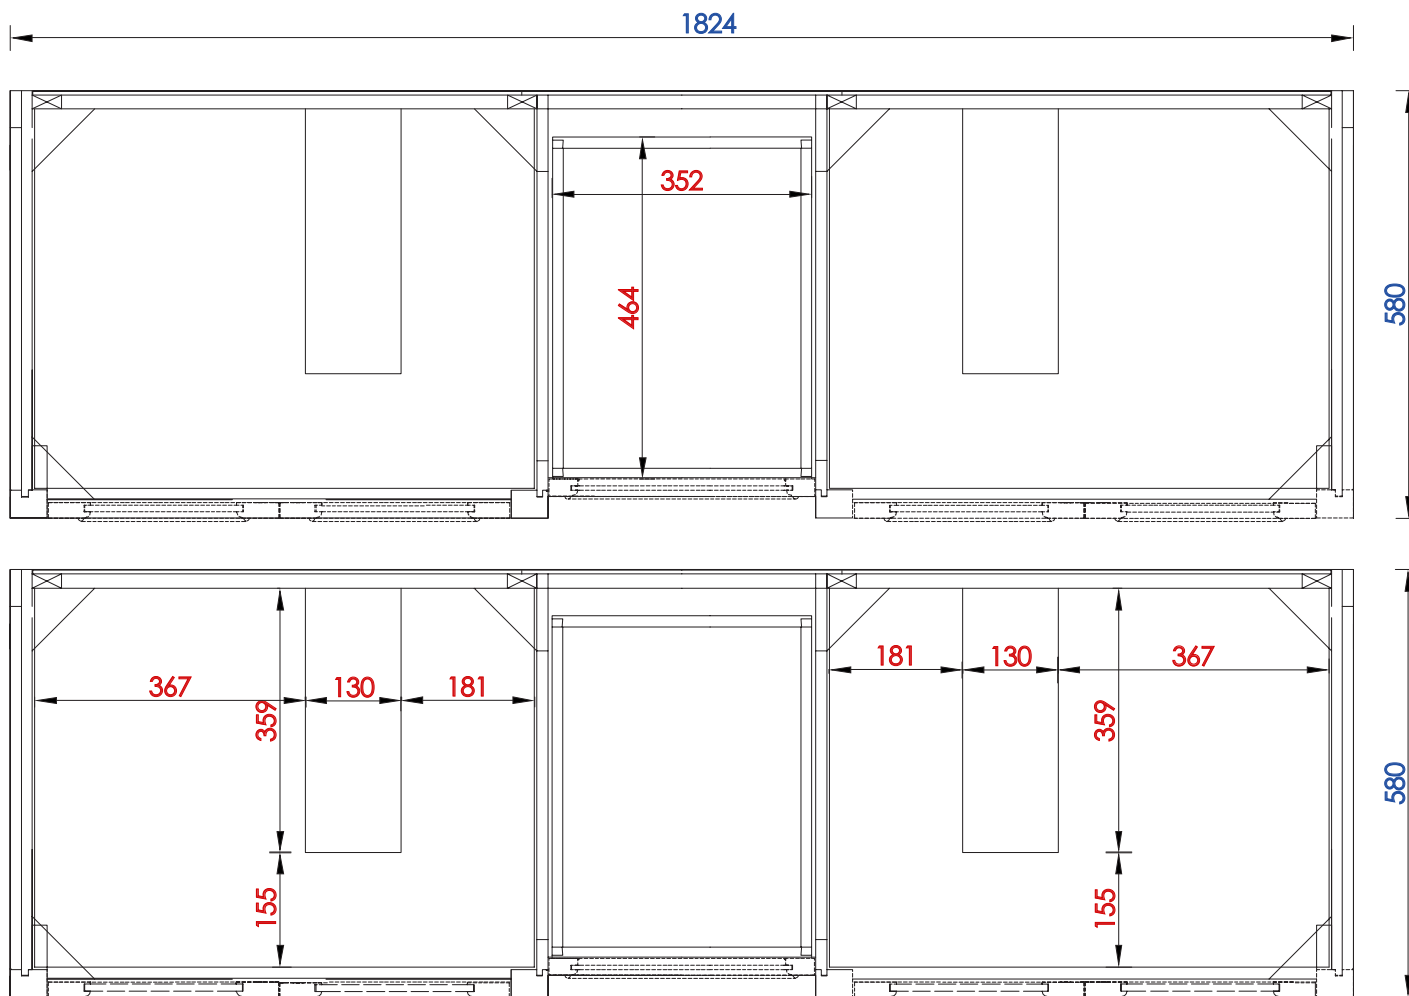

72"

Item Number:

JAMES MARTIN

De Soto 72" Double Vanity

825-V72-BNM
825-V72-BW
825-V72-SL

Diagrams with Dimensions
page 01 of 03

VANITIES

NOTE ONE: Countertops are not shown in these diagrams. (Cabinet Only)

Please consult our website for Countertop Diagrams: www.jamesmartinvanities.com

1829 mm

Item Number:

JAMES MARTIN

De Soto 1829mm Double Vanity

825-V72-BNM
825-V72-BW
825-V72-SL

Diagrams with Dimensions
page 02 of 03

VANITIES

NOTE ONE: Countertops are not shown in these diagrams. (Cabinet Only)

NOTE TWO: Internal Shelves(Shown) are designed to align with sinks in James Martin's Optional Countertops.

Customer's own countertops and sink may align differently, and modification may be required.

Please consult our website for Countertop Diagrams: www.jamesmartinvanities.com

1829 mm

Item Number:

825-V72-BNM
825-V72-BW
825-V72-SL

JAMES MARTIN

VANITIES

De Soto 1829mm Double Vanity

Diagrams with Dimensions
page 03 of 03